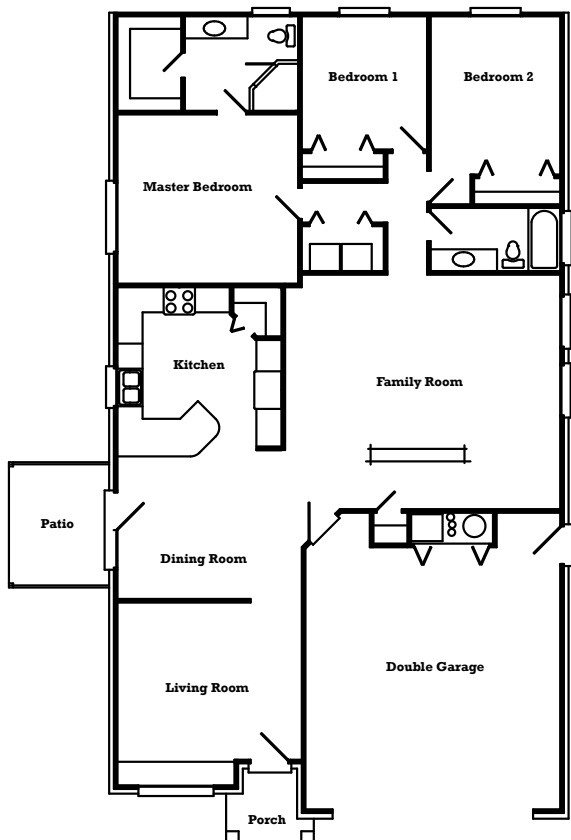

Best
realty group
llc

KOTTER CANYON

Estates

Birch

1621 sq. ft.

Upgrades Available!

You may choose to upgrade from our already great standard finishing package. Additional costs apply to upgrades.

starting at
\$230,900

KOTTER CANYON

Estates

Pedar

1672 sq. ft.

Upgrades Available!

You may choose to upgrade from our already great standard finishing package. Additional costs apply to upgrades.

starting at
\$235,900

Beast
realty group
llc

KOTTER CANYON

Estates

Option 1

Douglas
1808 sq. ft.

Upgrades Available!

You may choose to upgrade from our already great standard finishing package. Additional costs apply to upgrades.

starting at
\$244,900

KOTTER CANYON

Estates

Option 2

Douglas
1808 sq. ft.

Upgrades Available!

You may choose to upgrade from our already great standard finishing package. Additional costs apply to upgrades.

starting at

\$246,000