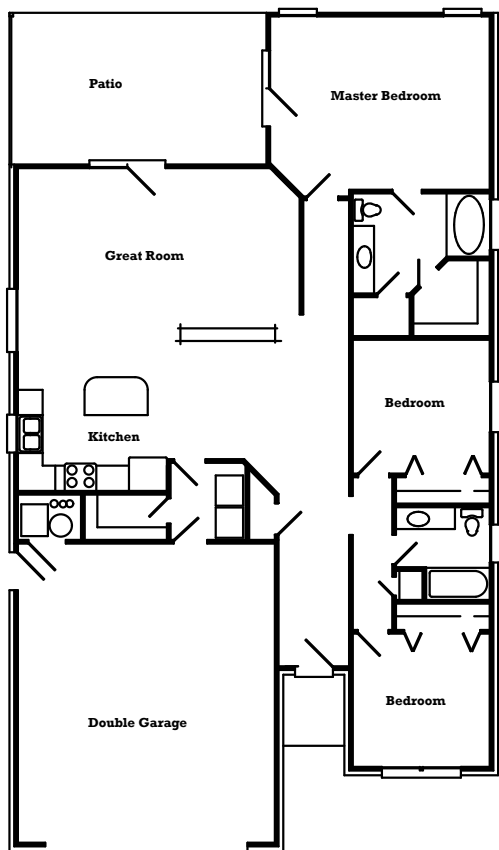

KOTTER CANYON

Estates

Front Elevation

Aspen
1512 sq. ft.

Upgrades Available!

You may choose to upgrade from our already great standard finishing package. Additional costs apply to upgrades.

starting at

\$220,900

Best
realty group
llc

KOTTER CANYON

Estates

Birch

1621 sq. ft.

Upgrades Available!

You may choose to upgrade from our already great standard finishing package. Additional costs apply to upgrades.

starting at
\$230,900