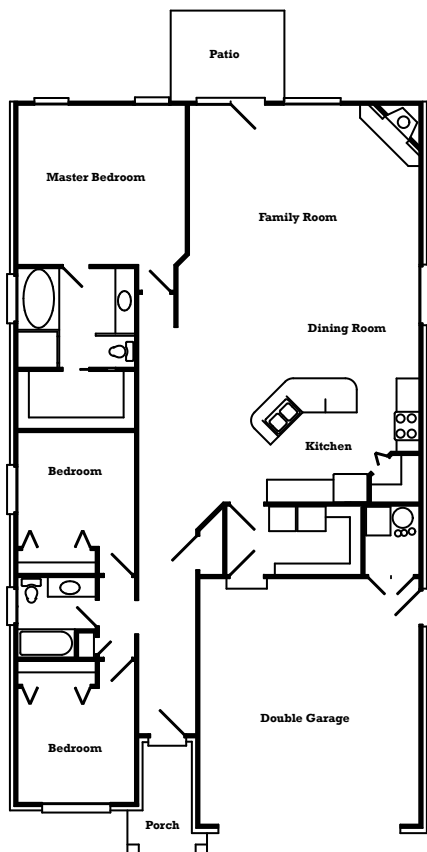

KOTTER CANYON

Estates

Option 1

Douglas
1808 sq. ft.

Upgrades Available!

You may choose to upgrade from our already great standard finishing package. Additional costs apply to upgrades.

starting at
\$244,900

KOTTER CANYON

Estates

Option 2

Douglas
1808 sq. ft.

Upgrades Available!

You may choose to upgrade from our already great standard finishing package. Additional costs apply to upgrades.

starting at

\$246,000