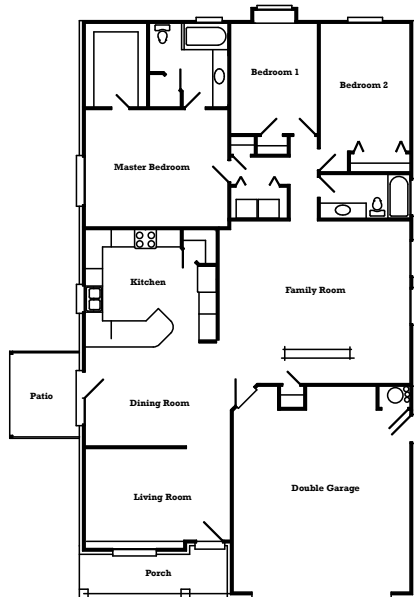

KOTTER CANYON

Estates

Maple 1894 sq. ft.

Upgrades Available!

You may choose to upgrade from our already great standard finishing package. Additional costs apply to upgrades.

starting at

\$250,900

KOTTER CANYON

Estates

Redwood

1974 sq. ft.

Choose from 2 Floor Plans!

Upgrades Available!

You may choose to upgrade from our already great standard finishing package. Additional costs apply to upgrades.

starting at

\$257,900