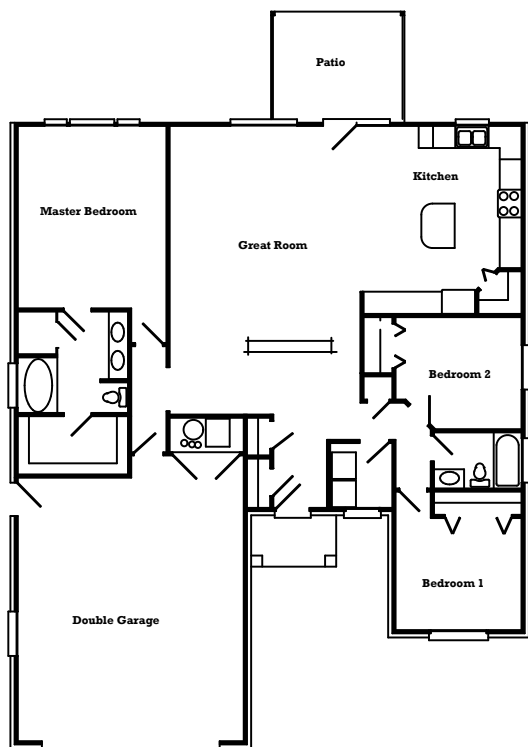

Best
realty group
llc

KOTTER CANYON

Estates

Birch

1621 sq. ft.

Upgrades Available!

You may choose to upgrade from our already great standard finishing package. Additional costs apply to upgrades.

starting at
\$230,900

KOTTER CANYON

Estates

Pedar

1672 sq. ft.

Upgrades Available!

You may choose to upgrade from our already great standard finishing package. Additional costs apply to upgrades.

starting at
\$235,900

Beast
realty group
llc