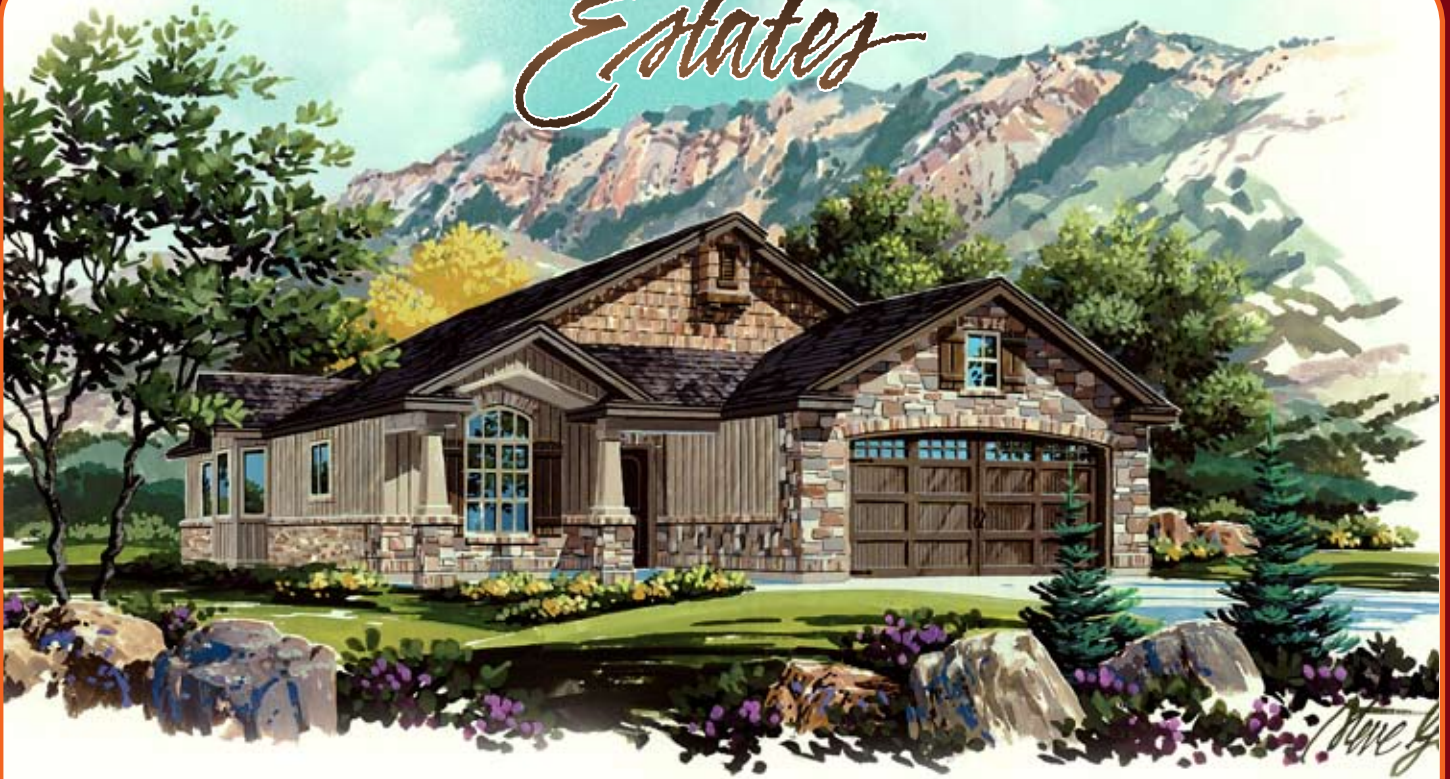

KOTTER CANYON

Estates