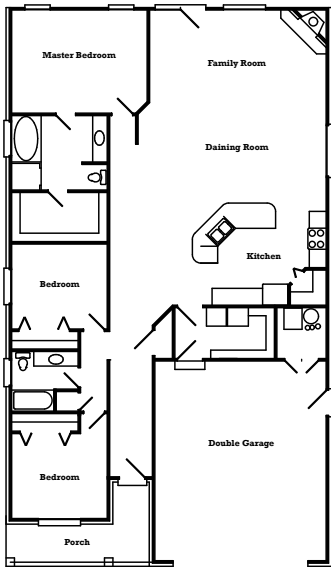

KOTTER CANYON

Estates

Option 2

Douglas
1808 sq. ft.

Upgrades Available!

You may choose to upgrade from our already great standard finishing package. Additional costs apply to upgrades.

starting at

\$246,000

KOTTER CANYON

Estates

Maple 1894 sq. ft.

Upgrades Available!

You may choose to upgrade from our already great standard finishing package. Additional costs apply to upgrades.

starting at

\$250,900

KOTTER CANYON

Estates

Redwood

1974 sq. ft.

Choose from 2 Floor Plans!

Upgrades Available!

You may choose to upgrade from our already great standard finishing package. Additional costs apply to upgrades.

starting at

\$257,900