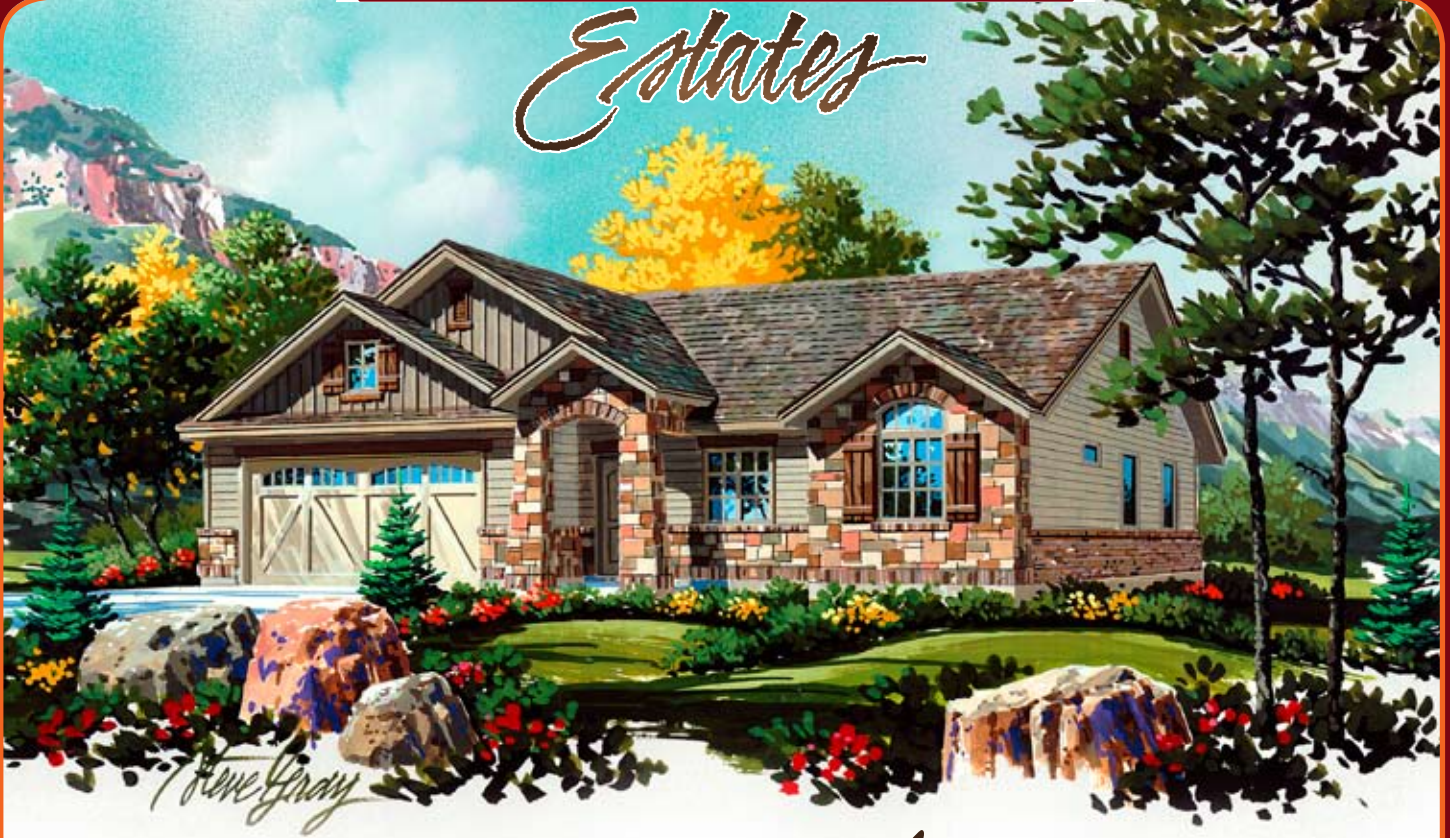

KOTTER CANYON

Estates

Front Elevation

Aspen
1512 sq. ft.

Upgrades Available!

You may choose to upgrade from our already great standard finishing package. Additional costs apply to upgrades.

starting at

\$220,900

Best
realty group
llc

KOTTER CANYON

Estates

Birch

1621 sq. ft.

Upgrades Available!

You may choose to upgrade from our already great standard finishing package. Additional costs apply to upgrades.

starting at
\$230,900

KOTTER CANYON

Estates

Pedar

1672 sq. ft.

Upgrades Available!

You may choose to upgrade from our already great standard finishing package. Additional costs apply to upgrades.

starting at
\$235,900

Beast
realty group
llc

KOTTER CANYON

Estates

Option 1

Douglas
1808 sq. ft.

Upgrades Available!

You may choose to upgrade from our already great standard finishing package. Additional costs apply to upgrades.

starting at
\$244,900