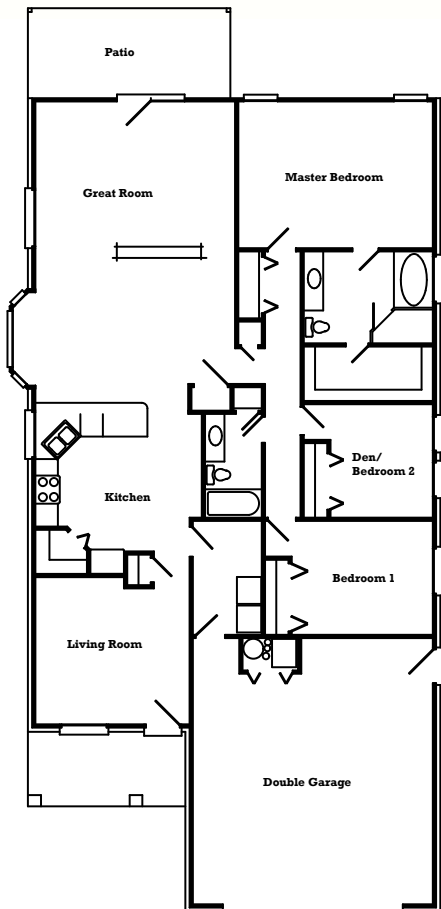

KOTTER CANYON

Estates

Option 2

Douglas
1808 sq. ft.

Upgrades Available!

You may choose to upgrade from our already great standard finishing package. Additional costs apply to upgrades.

starting at

\$246,000

KOTTER CANYON

Estates

Maple 1894 sq. ft.

Upgrades Available!

You may choose to upgrade from our already great standard finishing package. Additional costs apply to upgrades.

starting at

\$250,900

KOTTER CANYON