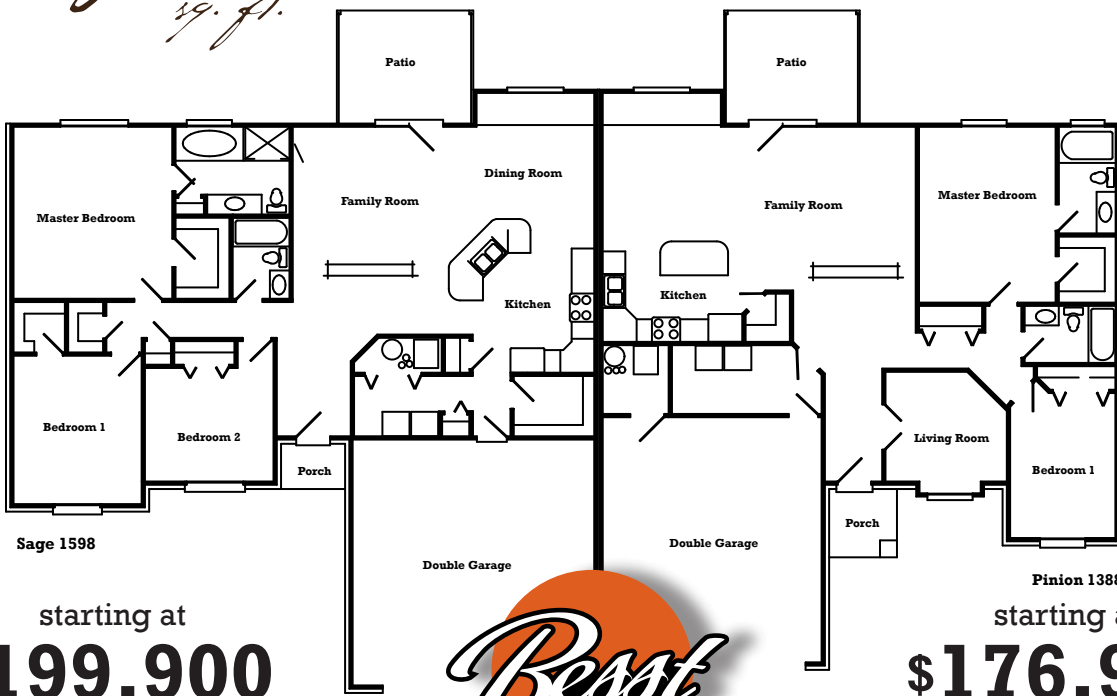

KOTTER CANYON

Estates

Connected Country Cottages

Sage
1598
sq. ft.

Pinion
1388 sq. ft.

starting at
\$199,900

starting at
\$176,900

realty group
llc