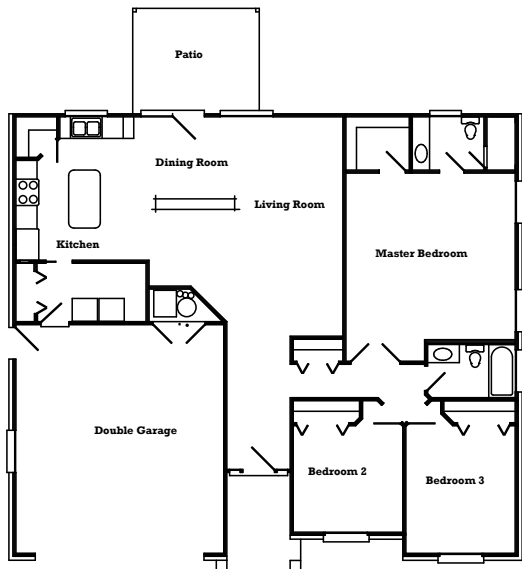

KOTTER CANYON

Estates

Front Elevation

Aspen
1512 sq. ft.

Upgrades Available!

You may choose to upgrade from our already great standard finishing package. Additional costs apply to upgrades.

starting at

\$220,900

Best
realty group
llc

KOTTER CANYON

Estates

Birch

1621 sq. ft.

Upgrades Available!

You may choose to upgrade from our already great standard finishing package. Additional costs apply to upgrades.

starting at
\$230,900