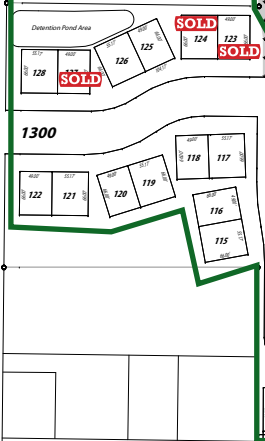

Patio Homes

Connected Country Cottages

Highway 38

Custom Home Lots

Call Lindee Bess for more information

801-458-9244 • 801-782-4575 • lindee@lindeebess.com • www.kottercanyon.com