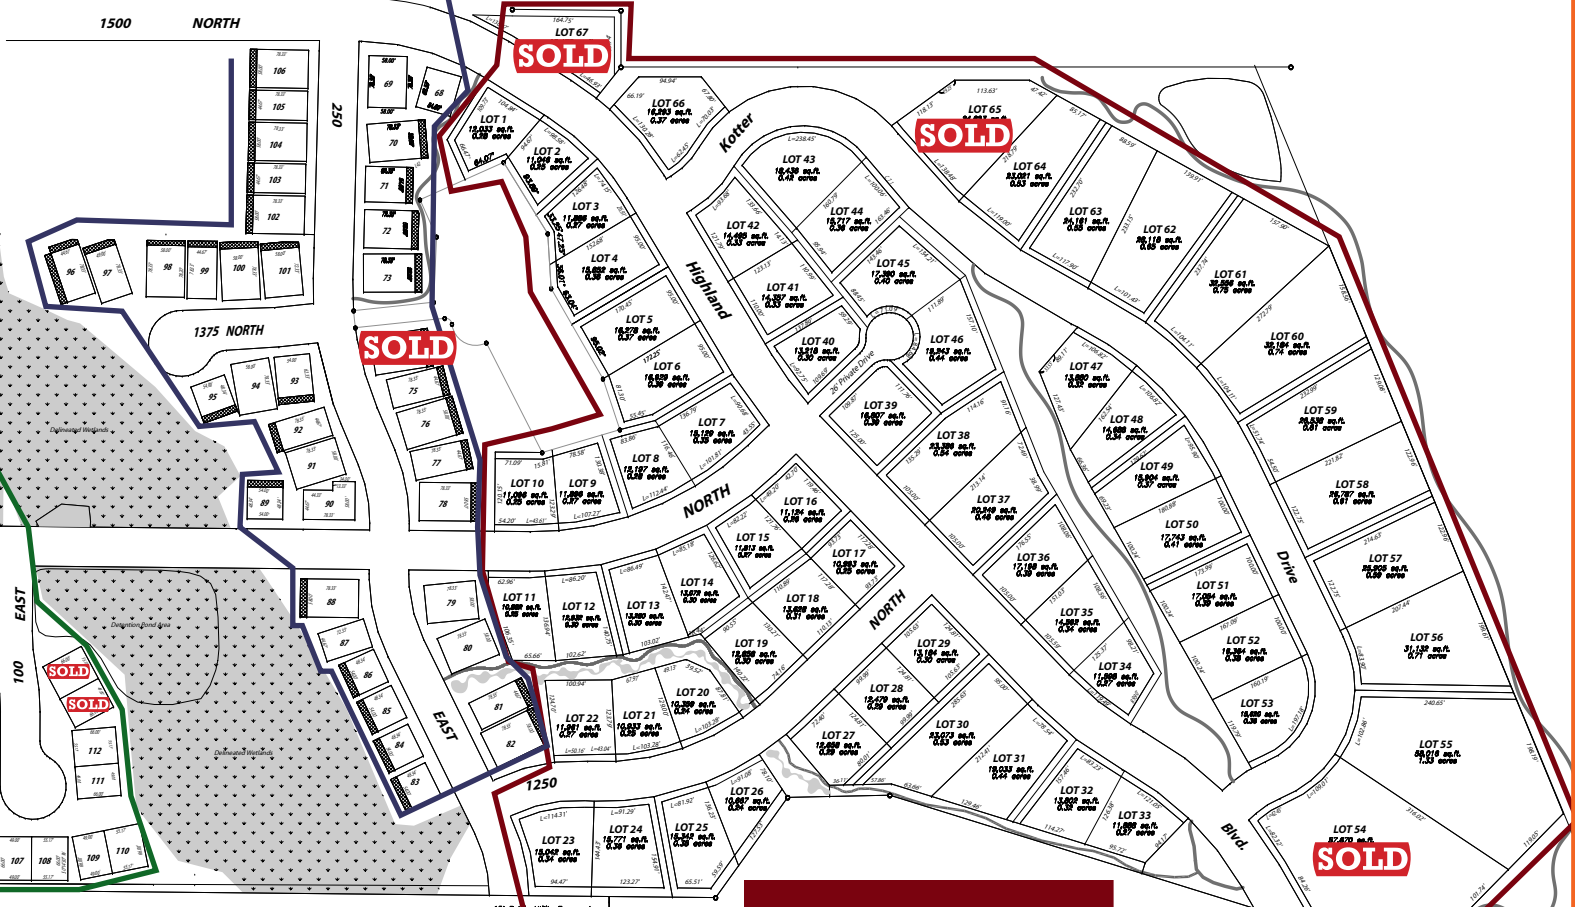

Patio Homes

Connected Country Cottages

Highway 38

Custom Home Lots

Call Lindee Bess for more information

801-458-9244 • 801-782-4575 • lindee@lindeebess.com • www.kottercanyon.com